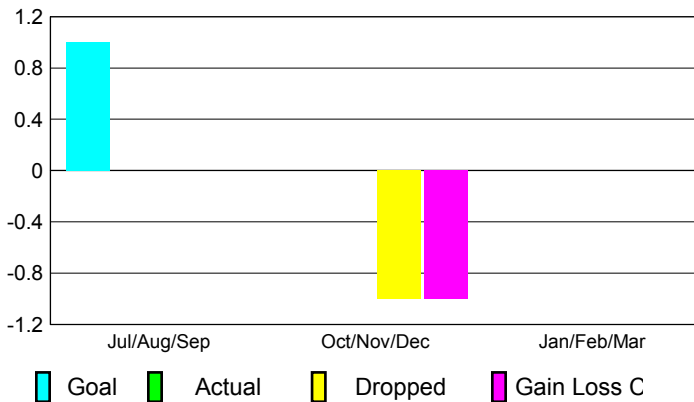

2012-2013 GMT Reports for District (or Undistricted) **District 201V14**

GMT: John Douglas William Muller

Location: AUSTRALIA

GMT CA: 7

CLUBS

Club Results
2012-2013

Clubs
2011-2012

Month	New Club Goal	Actual New Clubs	Actual Dropped Clubs	Gain/Loss of Clubs	Gain/Loss of Clubs
Jul/Aug/Sep	1	0	0	0	1
Oct/Nov/Dec	0	0	-1	-1	0
Jan/Feb/Mar	0	0	0	0	0
Totals	1	0	-1	-1	1

Club Results 2012-2013

Goal, New, Dropped, Gain/Loss

Comparison of Club Gain/Loss

Current Year Compared to the Previous Year

YTD Status Quo Clubs 2012-2013

Status Quo Clubs Compared to Status Quo Members

MEMBERSHIP