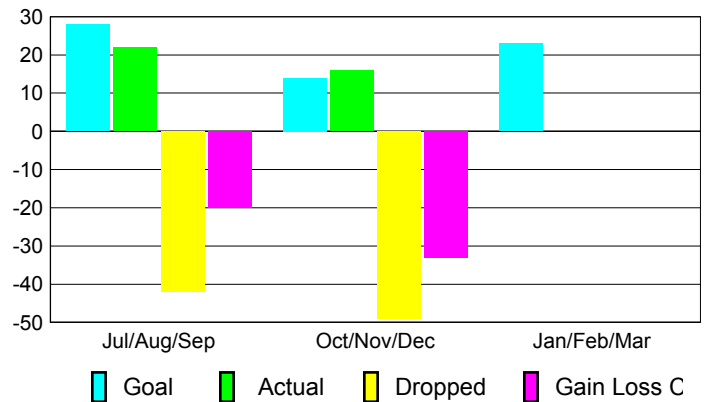

Club Results 2012-2013

Goal, New, Dropped, Gain/Loss

Comparison of Club Gain/Loss

Current Year Compared to the Previous Year

YTD Status Quo Clubs 2012-2013

Status Quo Clubs Compared to Status Quo Members

MEMBERSHIP

Membership Results
2012-2013

Membership
2011-2012

Month	Net Memb Goal	Actual New Memb	Actual Dropped Memb	Gain/Loss of Memb	Gain/Loss of Memb
Jul/Aug/Sep	28	22	-42	-20	16
Oct/Nov/Dec	14	16	-49	-33	8
Jan/Feb/Mar	23	0	0	0	-15
Totals	65	38	-91	-53	9

Membership Results 2012-2013

Goal, New, Dropped, Gain/Loss

Comparison of Membership Gain/Loss

Current Year Compared to the Previous Year

Gender Comparison 2012-2013

Jul/Aug/Sep

Oct/Nov/Dec

Jan/Feb/Mar