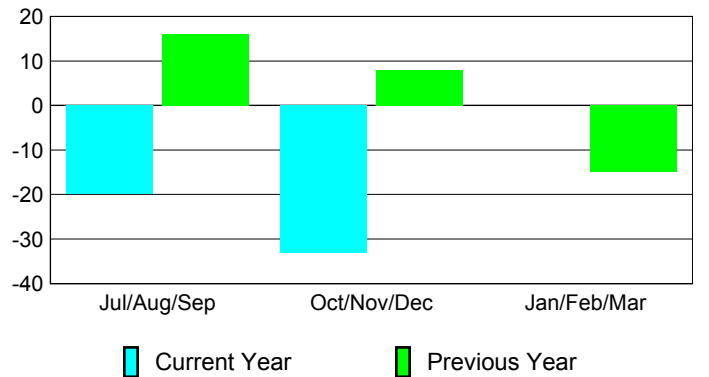

Club Results 2012-2013

Goal, New, Dropped, Gain/Loss

Comparison of Club Gain/Loss

Current Year Compared to the Previous Year

YTD Status Quo Clubs 2012-2013

Status Quo Clubs Compared to Status Quo Members

MEMBERSHIP

Membership Results
2012-2013

Membership
2011-2012

Month	Net Memb Goal	Actual New Memb	Actual Dropped Memb	Gain/Loss of Memb	Gain/Loss of Memb
Jul/Aug/Sep	28	22	-42	-20	16
Oct/Nov/Dec	14	16	-49	-33	8
Jan/Feb/Mar	23	0	0	0	-15
Totals	65	38	-91	-53	9

Membership Results 2012-2013

Goal, New, Dropped, Gain/Loss

Comparison of Membership Gain/Loss

Current Year Compared to the Previous Year

Gender Comparison 2012-2013

Jul/Aug/Sep

Oct/Nov/Dec

Jan/Feb/Mar